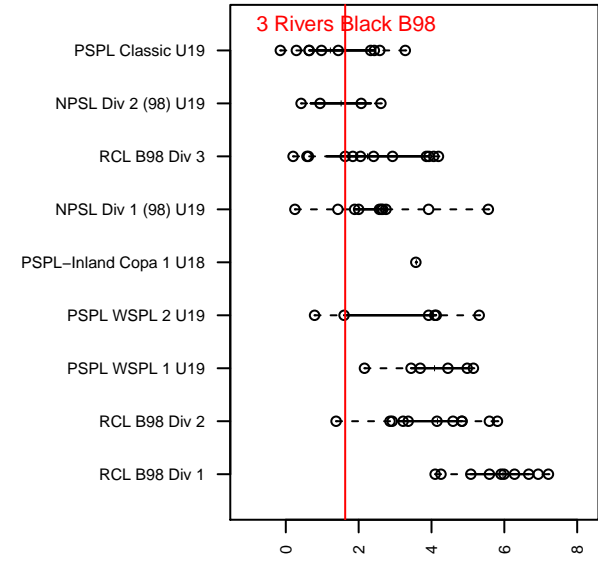

3 Rivers Black B98

3 Rivers SC
Pasco, WA
B98 total strength=1454
attack=11.42 defense=8.13
fall league = RCL B98 Div 3
notes= Kahambwe 2015

alt names used:
3rsc B1998 BLACK

Venues played:
2016 RCL B98 Div 3

**attack and defense variance (black dot)
relative to other teams
and top 10 in region**

**attack and defense rating
relative to others at age
and all opponents in last 13 months**

Performance relative to 13 month average

Performance relative to 13 month average

date	home		away		venue	pred.home	pred.away
2016-12-18	3 Rivers Black B98	0	Tacoma United Chelsea B98	0	2016 RCL B98 Div 3	1.79	2.03
2016-12-11	Snohomish United Red B98	0	3 Rivers Black B98	0	2016 RCL B98 Div 3	0.86	2.09
2016-12-10	3 Rivers Black B98	0	Washington Timbers Red 2 B98	0	2016 RCL B98 Div 3	0.88	3.84
2016-12-03	3 Rivers Black B98	0	Eastside FC White B98	4	2016 RCL B98 Div 3	0.65	3.34
2016-11-20	3 Rivers Black B98	6	Snohomish United Red B98	1	2016 RCL B98 Div 3	2.09	0.86
2016-11-19	Eastside FC White B98	0	3 Rivers Black B98	1	2016 RCL B98 Div 3	3.34	0.65
2016-11-13	3 Rivers Black B98	3	WPFC Navy B98	1	2016 RCL B98 Div 3	1.87	1.08
2016-11-12	3 Rivers Black B98	1	Spokane Sounders B B98	6	2016 RCL B98 Div 3	0.69	3.43
2016-11-06	NW United Black B98	5	3 Rivers Black B98	2	2016 RCL B98 Div 3	2.52	1.53
2016-10-30	Kent United Green B98	7	3 Rivers Black B98	1	2016 RCL B98 Div 3	4.16	0.71
2016-10-23	3 Rivers Black B98	2	Crossfire Premier C B98	4	2016 RCL B98 Div 3	1.14	1.86
2016-10-09	WA Rush Nero B98	2	3 Rivers Black B98	0	2016 RCL B98 Div 3	2.62	1.10
2016-09-18	Tacoma United Chelsea B98	2	3 Rivers Black B98	1	2016 RCL B98 Div 3	2.03	1.79